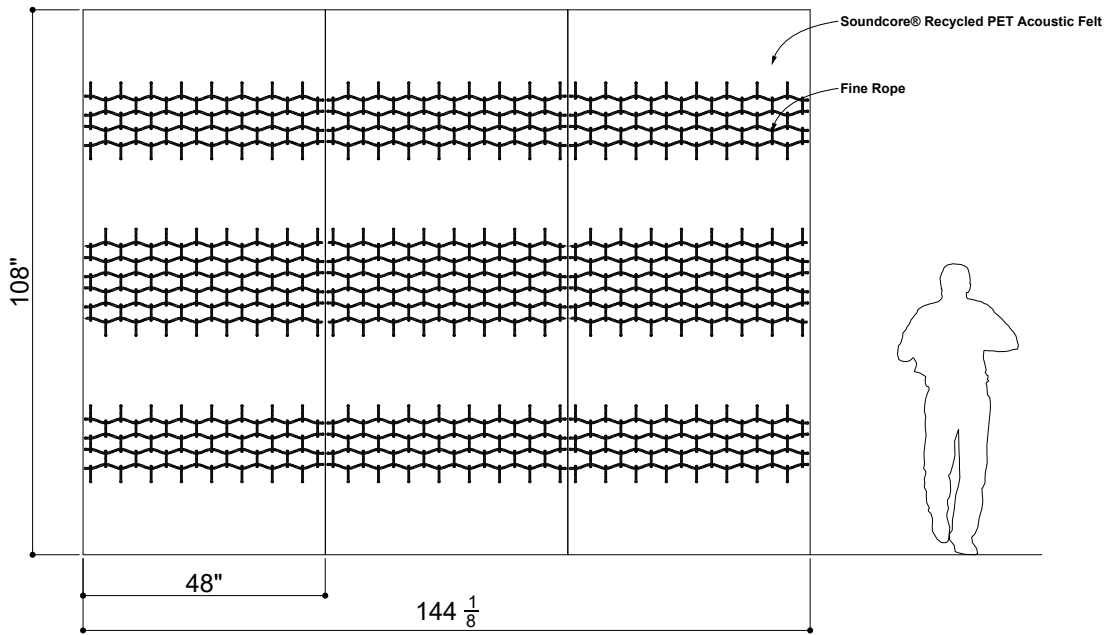

ROPE ART

ELEVATIONS

① ELEVATION 1