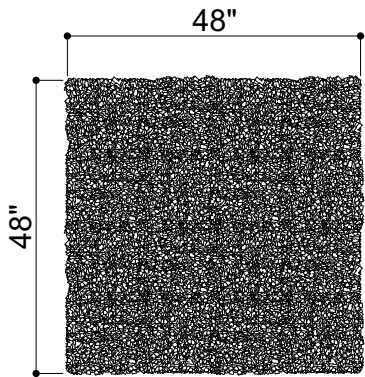

Trimmed 100% Density

Lush 50% Density

Lush 100% Density

Trimmed 100% Density

Lush 50% Density

Lush 100% Density

ROPE ART

THERMALEAF® FOLIAGE SYSTEMS