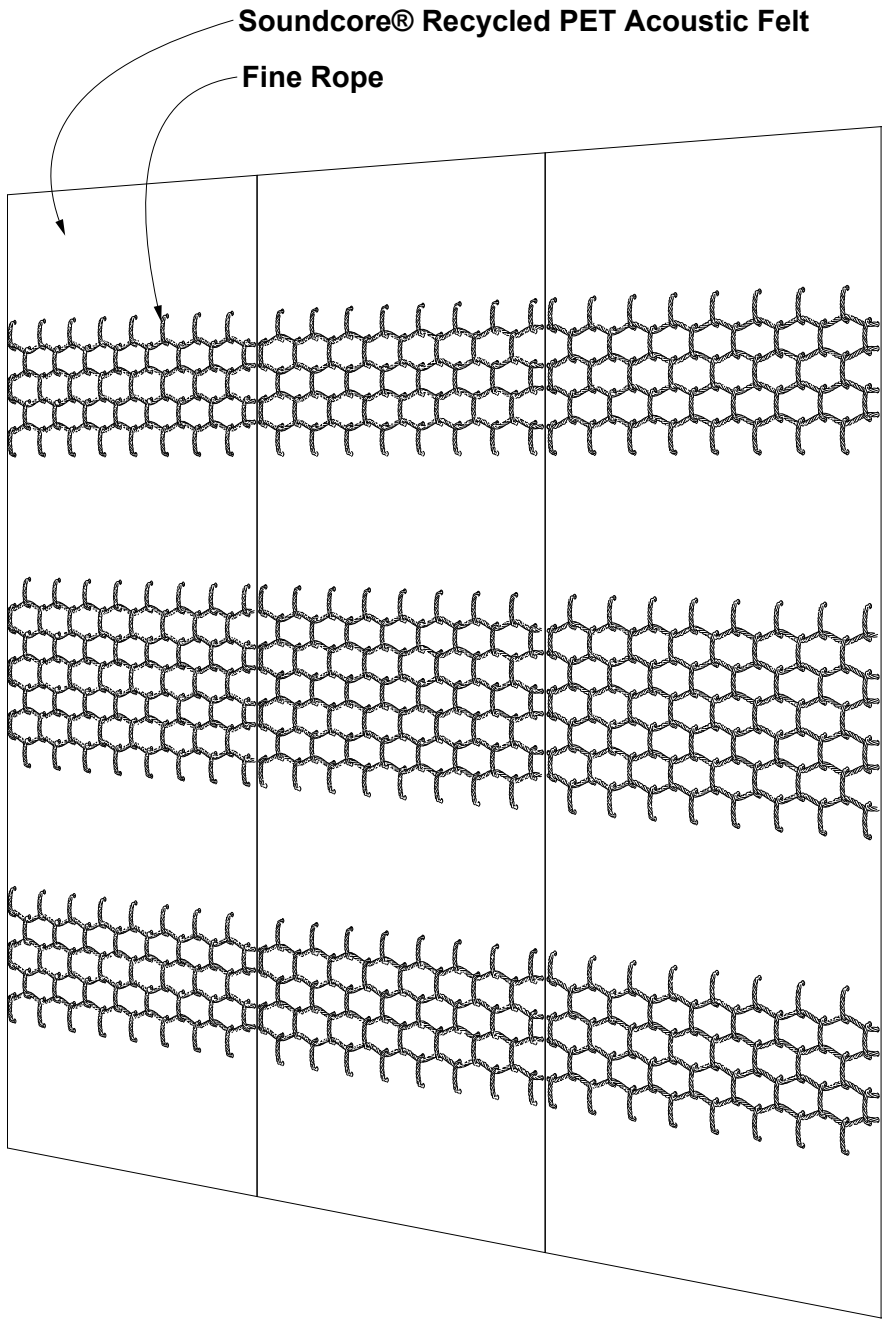

ROPE ART

EXPLODED VIEW